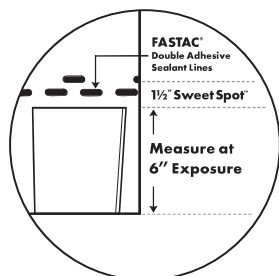

Bigger, Faster, Better

A bigger shingle means better protection, faster installation, and stunning curb appeal.

The high performance shingle design in HP42® shingles provides more coverage due to a wider and taller format, displaying a greater exposure of our designer shingles.

Pinnacle® shingles with HP42® technology feature the Sweet Spot™ nailing area and double FASTAC® sealant line, ensuring your shingles will stay put for a more secure seal and enhanced wind protection up to 130 mph.