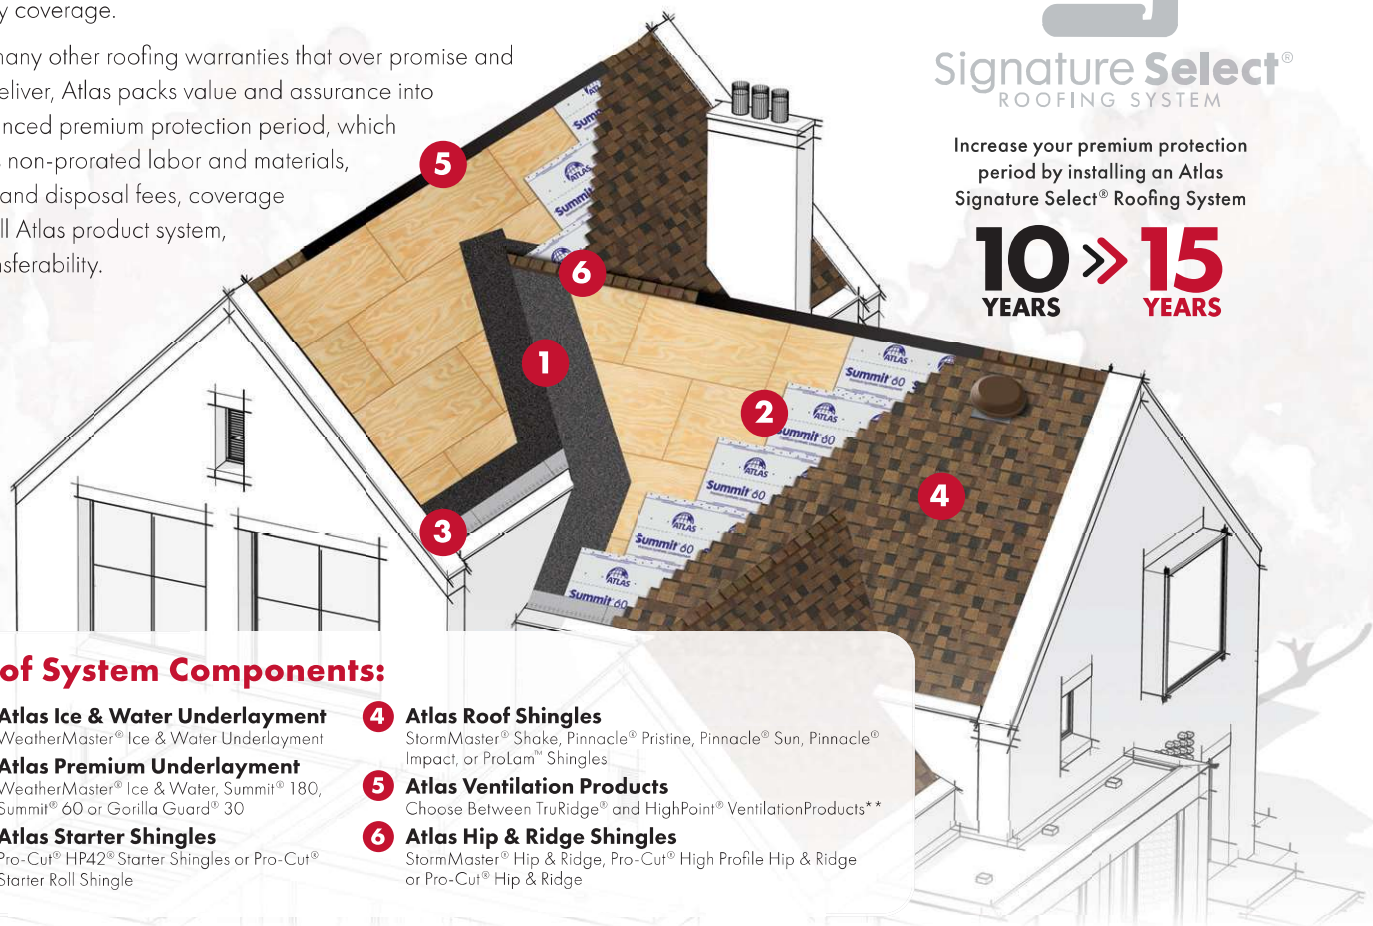

Pinnacle® Pristine

High Performance Meets Lasting Beauty

Atlas Pinnacle® Pristine architectural shingles offer stunning color that lasts. With protection against damaging high winds and black streaks caused by algae, you're investing in a roofing system that has lasting curb appeal, and the peace of mind that comes with it.

Colors	Limited Warranty**	Algae Resistance*	Signature Select Eligible¹
16	Lifetime	Scotchgard™ Protector	Yes

Demand Peak Coverage

When you install an Atlas Signature Select® Roofing System¹, all the components are designed for and backed by the industry's best warranty coverage.

Unlike many other roofing warranties that over promise and under deliver, Atlas packs value and assurance into an enhanced premium protection period, which includes non-prorated labor and materials, tear-off and disposal fees, coverage of the full Atlas product system, and transferability.

Signature Select®
ROOFING SYSTEM

Increase your premium protection period by installing an Atlas Signature Select® Roofing System

10 >> 15
YEARS YEARS

Roof System Components:

- **1 Atlas Ice & Water Underlayment**
  WeatherMaster® Ice & Water Underlayment
- **2 Atlas Premium Underlayment**
  WeatherMaster® Ice & Water, Summit® 180, Summit® 60 or Gorilla Guard® 30
- **3 Atlas Starter Shingles**
  Pro-Cut® HP42® Starter Shingles or Pro-Cut® Starter Roll Shingle
- **4 Atlas Roof Shingles**
  StormMaster® Shake, Pinnacle® Pristine, Pinnacle® Sun, Pinnacle® Impact, or ProLam™ Shingles
- **5 Atlas Ventilation Products**
  Choose Between TruRidge® and HighPoint® Ventilation Products**
- **6 Atlas Hip & Ridge Shingles**
  StormMaster® Hip & Ridge, Pro-Cut® High Profile Hip & Ridge or Pro-Cut® Hip & Ridge

Choose The Atlas Shingle That's Right For You!